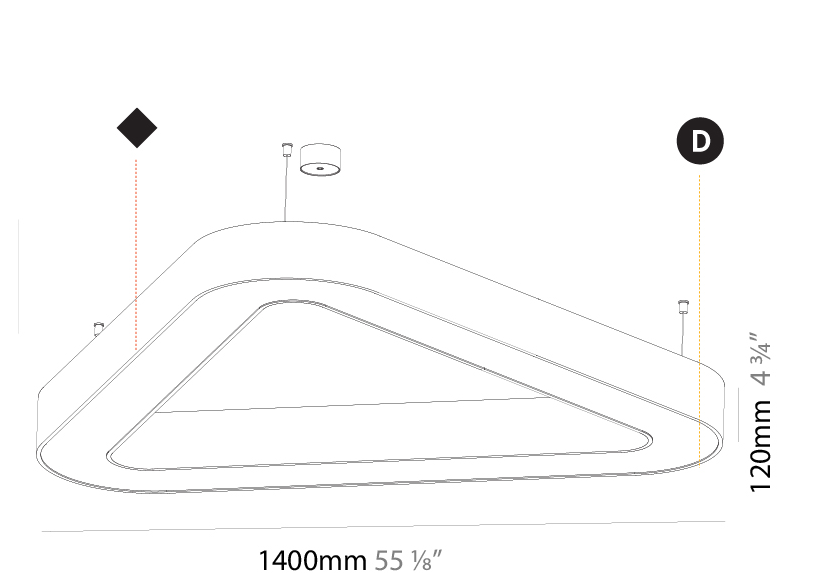

GENERAL

Series: Glorious
Subseries: Glorious Victory
Brand: Prolicht
Division: Architectural
Mounting Type: Suspension
Mounting Location: Ceiling
Subcategory: Ambient

PHYSICAL

Shape: Abstract
Length (mm): 1400
Length (in): 55 1/8
Width (mm): 1400
Width (in): 55 1/8
Height (mm): 120
Height (in): 4 3/4
Max. Overall Height (mm): 2120
Max. Overall Height (in): 83 7/16
Light Distribution: Direct / Indirect
Weight (kg): 14.359
Weight (lbs): 31.66
Diffuser: PMMA - Opal or Micro-Prism
Fixture Finish: SSR / BKV / CWI / CRY / HAB / LAG / UFT / ITA / RUA / RUR / MIC / FTG / MYG / TWT / LOD / PUS / FRO / FUP / KIA / POP / BLS / SPG / MEY / GOH / GUM / CHC / COM / ABZ / JAG / OBR / MOS / ROR
Fixture Material: Aluminum

ELECTRICAL

Lamp Type: LED (Zhaga Standard)
Input Wattage (W): 105
Total Output Wattage (W): 84 / 57.6 (3500K)
Dimming: Non-Dimming / Phase Dimming (120Vac only) / 0-10V Dimming
Driver Included: Yes
Driver Location: Integrated
Driver Type: Constant Current - 120 / 277Vac
Driver Class: Class 2
Input Voltage (V): 120 - 277
Constant Current (MA): 350 / 1200/600 (3500K)

LED

Color Temperature (°K): 3000 / 3500 / 4000
Max. Delivered Lumen (lm): 5540 / 5733 / 5850 Direct / 3830 / 3969 / 4050 Indirect
CRI: >80 CRI
Efficiency (%): 69.8
Lamp Life (hrs): 50000

OPTICAL

RATINGS AND CERTIFICATIONS

Certified By: Certified for North American Standards
IP rating: IP20